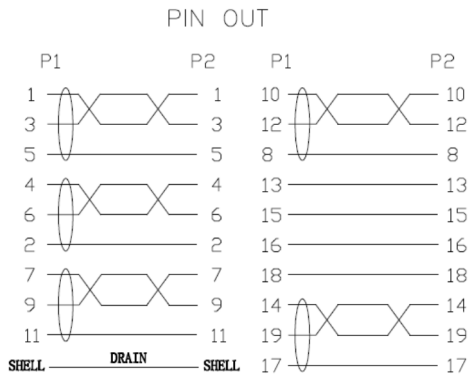

Part No.: TSHMM015MINI
Description: TruSound HDMI Lead Ultra Thin Ultra High Definition 4K x 2K (30Hz) Male to Male Black PVC 3.0m

Construction

Length (L) : 3.0m ± 45mm
 Cable (1) : UL20276: (1P*34AWG+D+AFM)*5C+4C*34AWG+ADB(80/0.12ALM)
 Cable Sheath Material & Colour : PVC Black
 Overall Cable Diameter : 4.5mm ± 0.2mm
 Cable Printing : High Speed HDMI Cable with Ethernet
 E***** AWM STYLE 20276 80°C 30V VW-1
 Connector (2) : HDMI Type A Male Gold Plated Shell & Pin
 Connector (3) : HDMI Type A Male Gold Plated Shell & Pin
 Connector Body (4) : LDPE Inner Mould, PVC Outer Mould
 Strain Relief (5) : PVC

Pin Configuration

Electrical Characteristics

Conductor Resistance : 3Ω
 Min. Insulation Resistance : 10 MΩ @300V (DC)
 Voltage Rating : 30V

Physical Characteristics

Temperature Rating : 80°C

Supports

HDTV : 4K*2K 30Hz