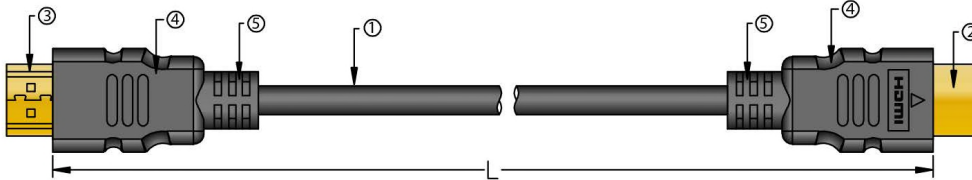

Part No.: TSHMM015MINI
Description: TruSound HDMI Lead Ultra Thin Ultra High Definition 4K x 2K (30Hz) Male to Male Black PVC 3.0m

Construction

Length (L) : 3.0m ± 45mm
 Cable (1) : UL20276: (1P*34AWG+D+AFM)*5C+4C*34AWG+ADB(80/0.12ALM)
 Cable Sheath Material & Colour : PVC Black
 Overall Cable Diameter : 4.5mm ± 0.2mm
 Cable Printing : High Speed HDMI Cable with Ethernet
 E***** AWM STYLE 20276 80°C 30V VW-1
 Connector (2) : HDMI Type A Male Gold Plated Shell & Pin
 Connector (3) : HDMI Type A Male Gold Plated Shell & Pin
 Connector Body (4) : LDPE Inner Mould, PVC Outer Mould
 Strain Relief (5) : PVC

Pin Configuration

Electrical Characteristics

Conductor Resistance : 3Ω
 Min. Insulation Resistance : 10 MΩ @300V (DC)
 Voltage Rating : 30V

Physical Characteristics

Temperature Rating : 80°C

Supports

HDTV : 4K*2K 30Hz