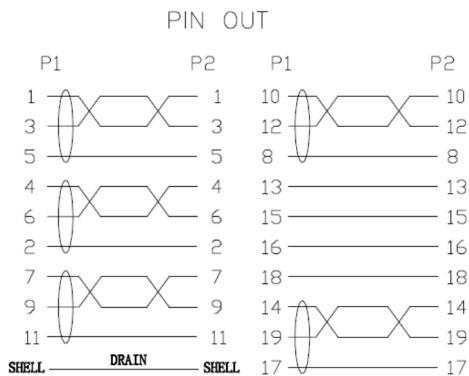

**Part No.:** TSHMM015MINI  
**Description:** TruSound HDMI Lead Ultra Thin Ultra High Definition 4K x 2K (60Hz) Male to Male Black PVC 2.0m

### Construction

Length (L) : 2.0m ± 30mm  
 Cable (1) : UL20276: (1P\*36AWG+D+AFM)\*5C+4C\*36AWG+ADB(96/0.06TC)  
 Cable Sheath Material & Colour : PVC Black  
 Overall Cable Diameter : 3.6mm ± 0.2mm  
 Cable Printing : High Speed HDMI Cable with Ethernet  
 E\*\*\*\*\*  AWM STYLE 20276 80°C 30V VW-1  
 Connector (2) : HDMI Type A Male Gold Plated Shell & Pin  
 Connector (3) : HDMI Type A Male Gold Plated Shell & Pin  
 Connector Body (4) : LDPE Inner Mould, PVC Outer Mould  
 Strain Relief (5) : PVC

### Pin Configuration