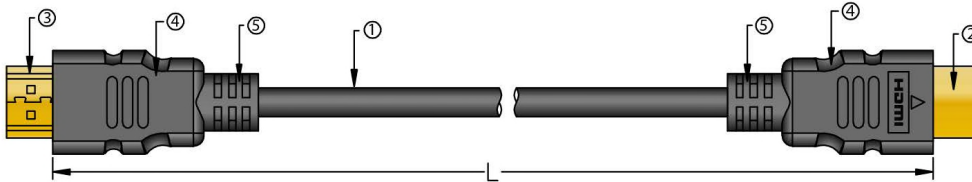

**Part No.:** TSHMM015MINI  
**Description:** TruSound HDMI Lead Ultra Thin Ultra High Definition 4K x 2K (60Hz) Male to Male Black PVC 2.0m

### Construction

Length (L) : 2.0m ± 30mm  
 Cable (1) : UL20276: (1P\*36AWG+D+AFM)\*5C+4C\*36AWG+ADB(96/0.06TC)  
 Cable Sheath Material & Colour : PVC Black  
 Overall Cable Diameter : 3.6mm ± 0.2mm  
 Cable Printing : High Speed HDMI Cable with Ethernet  
 E\*\*\*\*\*  AWM STYLE 20276 80°C 30V VW-1  
 Connector (2) : HDMI Type A Male Gold Plated Shell & Pin  
 Connector (3) : HDMI Type A Male Gold Plated Shell & Pin  
 Connector Body (4) : LDPE Inner Mould, PVC Outer Mould  
 Strain Relief (5) : PVC