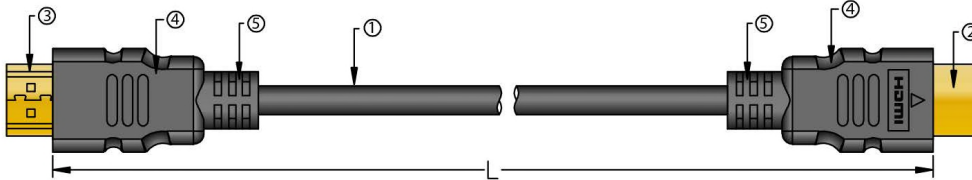

Part No.: TSHMM01MINI
Description: TruSound HDMI Lead Ultra Thin Ultra High Definition 4K x 2K (60Hz) Male to Male Black PVC 1.0m

Construction

Length (L) : 1.0m ± 30mm
 Cable (1) : UL20276: (1P*36AWG+D+AFM)*5C+4C*36AWG+ADB(96/0.06TC)
 Cable Sheath Material & Colour : PVC Black
 Overall Cable Diameter : 3.6mm ± 0.2mm
 Cable Printing : High Speed HDMI Cable with Ethernet
 E*****  AWM STYLE 20276 80°C 30V VW-1
 Connector (2) : HDMI Type A Male Gold Plated Shell & Pin
 Connector (3) : HDMI Type A Male Gold Plated Shell & Pin
 Connector Body (4) : LDPE Inner Mould, PVC Outer Mould
 Strain Relief (5) : PVC

Pin Configuration

Electrical Characteristics

Conductor Resistance : 3Ω
 Min. Insulation Resistance : 10 MΩ @300V (DC)
 Voltage Rating : 30V

Physical Characteristics

Temperature Rating : 80°C

Supports

HDTV : 4K*2K 60Hz