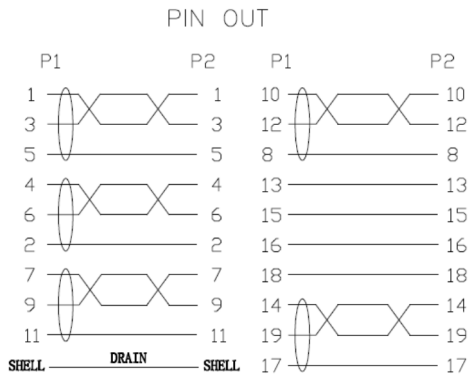

Part No.: TSHMM01MINI
Description: TruSound HDMI Lead Ultra Thin Ultra High Definition 4K x 2K (60Hz) Male to Male Black PVC 1.0m

Construction

Length (L) : 1.0m ± 30mm
 Cable (1) : UL20276: (1P*36AWG+D+AFM)*5C+4C*36AWG+ADB(96/0.06TC)
 Cable Sheath Material & Colour : PVC Black
 Overall Cable Diameter : 3.6mm ± 0.2mm
 Cable Printing : High Speed HDMI Cable with Ethernet
 E*****  AWM STYLE 20276 80°C 30V VW-1
 Connector (2) : HDMI Type A Male Gold Plated Shell & Pin
 Connector (3) : HDMI Type A Male Gold Plated Shell & Pin
 Connector Body (4) : LDPE Inner Mould, PVC Outer Mould
 Strain Relief (5) : PVC

Pin Configuration

Electrical Characteristics

Conductor Resistance : 3Ω
 Min. Insulation Resistance : 10 MΩ @300V (DC)
 Voltage Rating : 30V

Physical Characteristics

Temperature Rating : 80°C

Supports

HDTV : 4K*2K 60Hz