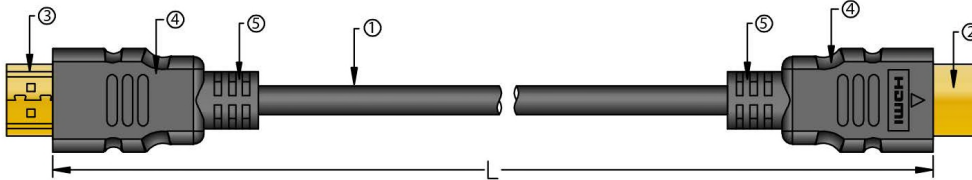

**Part No.:** TSHMM015MINI  
**Description:** TruSound HDMI Lead Ultra Thin Ultra High Definition 4K x 2K (60Hz) Male to Male Black PVC 1.5m

### Construction

Length (L) : 1.5m ± 30mm  
 Cable (1) : UL20276: (1P\*36AWG+D+AFM)\*5C+4C\*36AWG+ADB(96/0.06TC)  
 Cable Sheath Material & Colour : PVC Black  
 Overall Cable Diameter : 3.6mm ± 0.2mm  
 Cable Printing : High Speed HDMI Cable with Ethernet  
 E\*\*\*\*\*  AWM STYLE 20276 80°C 30V VW-1  
 Connector (2) : HDMI Type A Male Gold Plated Shell & Pin  
 Connector (3) : HDMI Type A Male Gold Plated Shell & Pin  
 Connector Body (4) : LDPE Inner Mould, PVC Outer Mould  
 Strain Relief (5) : PVC

### Pin Configuration