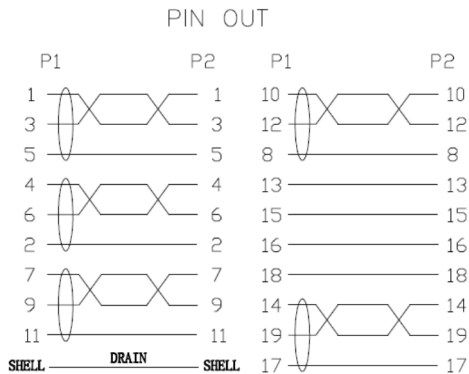

**Part No.:** TSHMM015MINI  
**Description:** TruSound HDMI Lead Ultra Thin Ultra High Definition 4K x 2K (60Hz) Male to Male Black PVC 1.5m

### Construction

Length (L) : 1.5m ± 30mm  
 Cable (1) : UL20276: (1P\*36AWG+D+AFM)\*5C+4C\*36AWG+ADB(96/0.06TC)  
 Cable Sheath Material & Colour : PVC Black  
 Overall Cable Diameter : 3.6mm ± 0.2mm  
 Cable Printing : High Speed HDMI Cable with Ethernet  
 E\*\*\*\*\*  AWM STYLE 20276 80°C 30V VW-1  
 Connector (2) : HDMI Type A Male Gold Plated Shell & Pin  
 Connector (3) : HDMI Type A Male Gold Plated Shell & Pin  
 Connector Body (4) : LDPE Inner Mould, PVC Outer Mould  
 Strain Relief (5) : PVC

### Pin Configuration