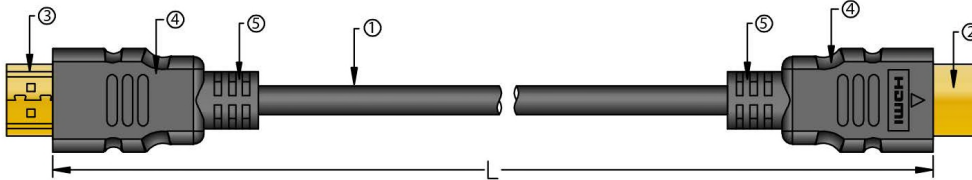

**Part No.:** TSHMM005MINI  
**Description:** TruSound HDMI Lead Ultra Thin Ultra High Definition 4K x 2K (60Hz) Male to Male Black PVC 0.5m

### Construction

Length (L) : 0.5m ± 30mm  
 Cable (1) : UL20276: (1P\*36AWG+D+AFM)\*5C+4C\*36AWG+ADB(96/0.06TC)  
 Cable Sheath Material & Colour : PVC Black  
 Overall Cable Diameter : 3.6mm ± 0.2mm  
 Cable Printing : High Speed HDMI Cable with Ethernet  
 E\*\*\*\*\*  AWM STYLE 20276 80°C 30V VW-1  
 Connector (2) : HDMI Type A Male Gold Plated Shell & Pin  
 Connector (3) : HDMI Type A Male Gold Plated Shell & Pin  
 Connector Body (4) : LDPE Inner Mould, PVC Outer Mould  
 Strain Relief (5) : PVC

### Pin Configuration