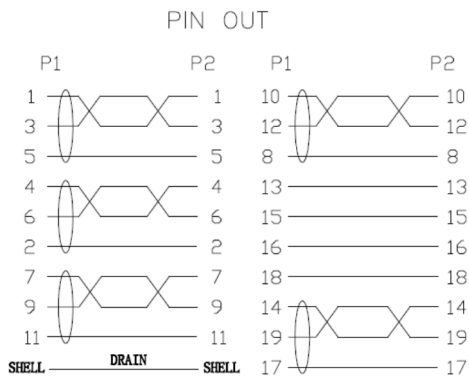

**Part No.:** TSHMM005MINI  
**Description:** TruSound HDMI Lead Ultra Thin Ultra High Definition 4K x 2K (60Hz) Male to Male Black PVC 0.5m

### Construction

Length (L) : 0.5m ± 30mm  
 Cable (1) : UL20276: (1P\*36AWG+D+AFM)\*5C+4C\*36AWG+ADB(96/0.06TC)  
 Cable Sheath Material & Colour : PVC Black  
 Overall Cable Diameter : 3.6mm ± 0.2mm  
 Cable Printing : High Speed HDMI Cable with Ethernet  
 E\*\*\*\*\*  AWM STYLE 20276 80°C 30V VW-1  
 Connector (2) : HDMI Type A Male Gold Plated Shell & Pin  
 Connector (3) : HDMI Type A Male Gold Plated Shell & Pin  
 Connector Body (4) : LDPE Inner Mould, PVC Outer Mould  
 Strain Relief (5) : PVC

### Pin Configuration